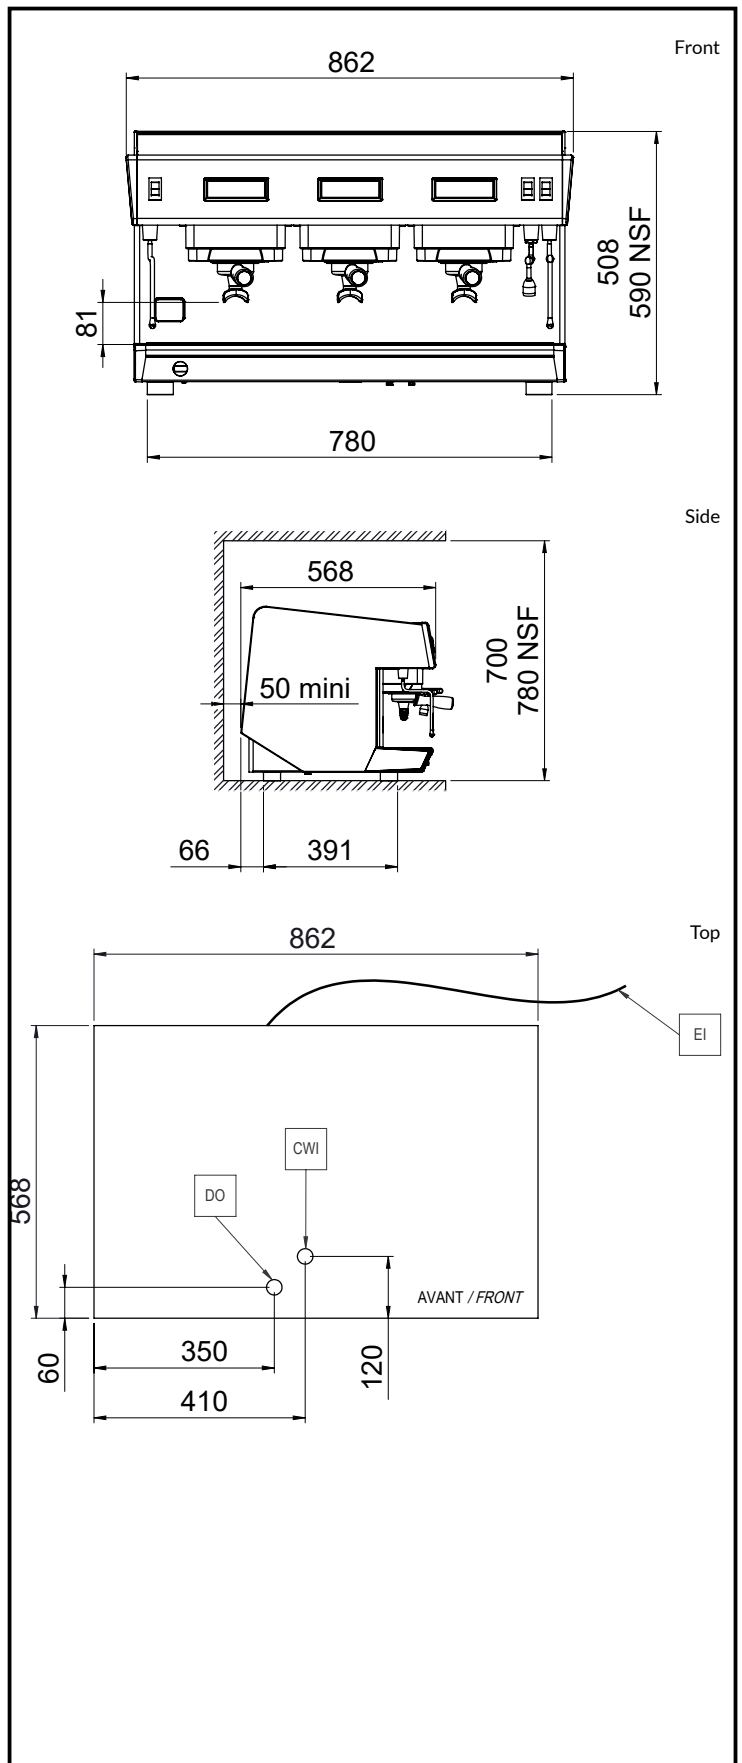

CLASSIC 3 groups

Electric

Supply voltage:

602647 (CLASSIC3UL) 220 V/3 ph/60 Hz

Electrical power, max: 4.3 kW

Plug type:

Water:

Cold water temperature
(min/max): 5 / 60 °C

Key Information:

External dimensions,

Width: (862 mm)

External dimensions,

Depth: (570 mm)

External dimensions,

Height: (508 mm)

External dimensions,

Weight: lbs (75 kg)

Net weight: lbs (75 kg)

Shipping width: (1320 mm)

Shipping depth: (750 mm)

Shipping height: (840 mm)

Shipping weight: lbs (95 kg)

Shipping volume:

Certifications

The company reserves the right to make modifications to the products without prior notice. All information correct at time of printing.

2023.09.21

Part of Electrolux
Professional
Group

UNIC